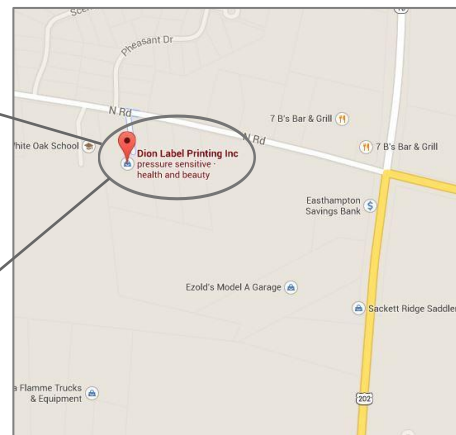

From the North

- Take Interstate-91 South
- Take exit 14 to Interstate-90 West (Mass Pike)
- Take Exit 3 toward RT-10/Westfield/ US 202/Northampton (1.4 miles)
- At set of lights after toll plaza, turn left onto US-202/MA-10/ Southampton Road (2.9 miles)
- At the second set of lights, turn left onto North Road (0.3 miles)
- DION Label Printing is located on the left

From the South

- Take Interstate-91 North
- Take exit 14 to Interstate-90 West (Mass Pike)
- Take Exit 3 toward RT-10/Westfield/ US 202/Northampton (1.4 miles)
- At set of lights after toll plaza, turn left onto US-202/MA-10/ Southampton Road (2.9 miles)
- At the second set of lights, turn left onto North Road (0.3 miles)
- DION Label Printing is located on the left

From the East

- Take Interstate-90 West (Mass Pike)
- Take Exit 3 toward RT-10/Westfield/ US 202/Northampton (1.4 miles)
- At set of lights after toll plaza, turn left onto US-202/MA-10/ Southampton Road (2.9 miles)
- At the second set of lights, turn left onto North Road (0.3 miles)
- DION Label Printing is located on the left

From the West

- Take Interstate-90 East (Mass Pike)
- Take exit 3 toward RT-10/Westfield/US 202/Northampton (0.2 miles)
- At set of lights after toll plaza, turn left onto US-202/MA-10/Southampton Road (2.9 miles)
- At the second set of lights, turn left onto North Road (0.3 miles)
- DION Label Printing is located on the left