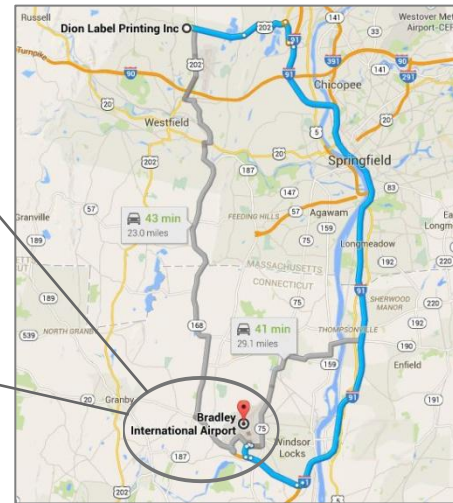

From the South

- Take Interstate-91 North
- Take exit 14 to Interstate-90 West (Mass Pike)
- Take Exit 3 toward RT-10/Westfield/ US 202/Northampton (1.4 miles)
- At set of lights after toll plaza, turn left onto US-202/MA-10/ Southampton Road (2.9 miles)
- At the second set of lights, turn left onto North Road (0.3 miles)
- DION Label Printing is located on the left

From the East

- Take Interstate-90 West (Mass Pike)
- Take Exit 3 toward RT-10/Westfield/ US 202/Northampton (1.4 miles)
- At set of lights after toll plaza, turn left onto US-202/MA-10/ Southampton Road (2.9 miles)
- At the second set of lights, turn left onto North Road (0.3 miles)
- DION Label Printing is located on the left

From the West

- Take Interstate-90 East (Mass Pike)
- Take exit 3 toward RT-10/Westfield/US 202/Northampton (0.2 miles)
- At set of lights after toll plaza, turn left onto US-202/MA-10/Southampton Road (2.9 miles)
- At the second set of lights, turn left onto North Road (0.3 miles)
- DION Label Printing is located on the left

Dion Label Printing Travel Guide

Nearby Airports

- Bradley International Airport (BDL), Windsor Locks, CT (32.8 miles from Dion)
- Logan International Airport (BOS), Boston, MA (101 miles from Dion)
- T F Green International (PVD), Warwick, RI (102 miles from Dion)